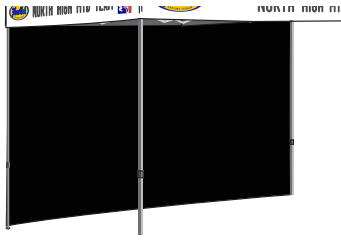

JR. VARSITY

\$1,190 VALUE

\$1,048 INCLUDES:

- \$682 - 10 X 10 FULL COLOR TEAM TENT & FRAME
- \$154 - FULL COLOR SPONSOR BACK WALL
- \$159 - 12' FEATHER FLAG BOTH SIDES PRINTED
- \$53 - ROLLING BAG FOR EASY TRANSPORT

VARSITY

\$2,400 VALUE

\$2,133 INCLUDES:

- \$1276 - 10 X 20 FULL COLOR TEAM TENT & FRAME
- \$308 - 10 X 20 FULL COLOR SPONSOR BACK WALL
- \$159 - 2 - 12' FEATHER FLAG BOTH SIDES PRINTED
- \$160 - RUBBER TENT PLATE WEIGHTS (4)
- \$71 - ROLLING BAG FOR EASY TRANSPORT

ADD - ONS & UP GRADES

WALLS AND FLOORING

10 X 7 Full Wall w/ Full Color Print
\$154.00

Full Wall w/ No Print
\$60.00

20 X 20 Pitzone Flooring
\$250.00

FLAGS

8' Teardrop Flag w/ 1 Side Printed
\$84.00

12' Feather Flag w/ both Sides Printed
\$159.00