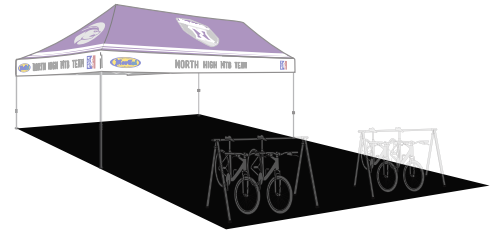

JR. VARSITY

\$1,190 VALUE

\$1,048 INCLUDES:

- \$682 - 10 X 10 FULL COLOR TEAM TENT & FRAME
- \$154 - FULL COLOR SPONSOR BACK WALL
- \$159 - 12' FEATHER FLAG BOTH SIDES PRINTED
- \$53 - ROLLING BAG FOR EASY TRANSPORT

VARSITY

\$2,400 VALUE

\$2,133 INCLUDES:

- \$1276 - 10 X 20 FULL COLOR TEAM TENT & FRAME
- \$308 - 10 X 20 FULL COLOR SPONSOR BACK WALL
- \$159 - 2 - 12' FEATHER FLAG BOTH SIDES PRINTED
- \$160 - RUBBER TENT PLATE WEIGHTS (4)
- \$71 - ROLLING BAG FOR EASY TRANSPORT

ADD - ONS & UP GRADES

WALLS AND FLOORING

10 X 7 Full Wall w/ Full Color Print
\$154.00

Full Wall w/ No Print
\$60.00

20 X 20 Pitzone Flooring
\$250.00

FLAGS

8' Teardrop Flag w/ 1 Side Printed
\$84.00

12' Feather Flag w/ both Sides Printed
\$159.00

Flag Tent Connector
\$23.00

TENT WEIGHTS

Sand Bag Kit 40lbs Set of 4
\$76.00

Rubber Plate Weights Set of 4
\$160.00

SPECIALTY TENTS

10 X 10 Inflatable Square Tent
\$1000
Add Wall for \$180

10 X 20 Full Color Tent with Frame
\$1276.00
Add BackWall for \$308